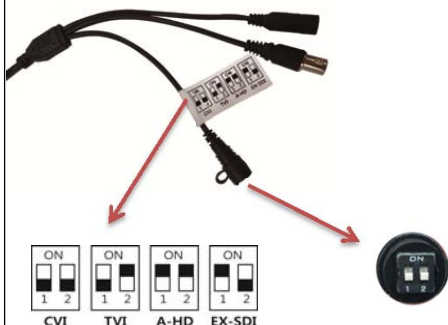

Image Security Masking

Hybrid (Analog HD / TVI / CVI / EX-SDI 1.0) Dome Camera

NHY-D8025V

Features

- 2M CMOS Sensor
- 1080P@30fps
- Analog HD / TVI / CVI / EX-SDI 1.0
- 2.8-12mm DC-IRIS Varifocal Lens
- Defog Function (Visibility Enhancement)
- 3D Digital Noise Reduction
- Image Security Masking

Dimension ※scale: NS (mm)

Dip Switch

Specifications

MODEL	NHY-D8025V
Image Device	1/2.9" SONY 2M CMOS
Total Pixels	2001(H) x 1121(V) approx. 2.24M pixels
Effective Pixels	1985(V) x 1105(V) approx. 2.19M pixels
Resolution	1080P@30fps
S/N Ratio	More than 52dB(AGC OFF)
Min.Illumination	0.001 Lux @ (SENSE-UP)
Video Output	Analog HD / TVI / CVI / EX-SDI 1.0
Sync. System	Internal
Electronic Shutter	NTSC : 1/30~1/30,000sec, PAL : 1/25~1/25,600sec
Lens Type	2.8-12mm DC-IRIS Varifocal Lens
Iris	ELC, ALC
Exposure	BRIGHTNESS, SHUTTER, SENS-UP, AGC
Backlight	OFF, HLC, BLC, WDR
Day & Night	AUTO, COLOR, B&W
Color	AWB, COLOR GAIN
DNR	OFF, LOW, MIDDLE, HIGH
Image	SHARPNESS, GAMMA, MIRROR, FLIP, ACE, DEFOG, PRIVACY
Motion	OFF, ON
System	OUTPUT, FRAME RATE, FREQ, IMAGE RANGE, LANGUAGE, RESET
Language	ENG, CHN, CHN(S), JPN, KOR
Operating Temp. /Storage Temp.	-10°C~+50°C(14°F~122°F) / -20°C~+60°C(-4°F~140°F)
Humidity	Less than 80% RH
Power Consumption	DC12V(±10%), MAX. mA
Dimension(mm)	Ø113x94.5