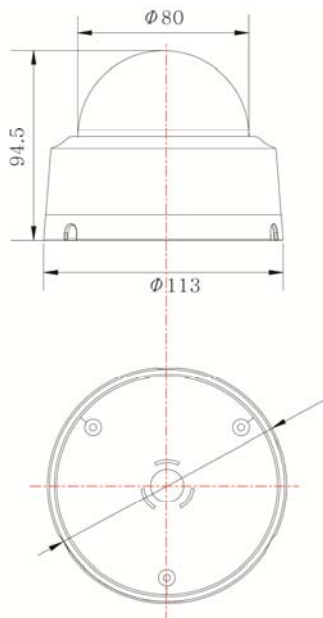

Image Security Masking

Hybrid (Analog HD / TVI / CVI / EX-SDI 1.0) Dome Camera

NHY-D8025V

Features

- 2M CMOS Sensor
- 1080P@30fps
- Analog HD / TVI / CVI / EX-SDI 1.0
- 2.8-12mm DC-IRIS Varifocal Lens
- Defog Function (Visibility Enhancement)
- 3D Digital Noise Reduction
- Image Security Masking

Dimension ※scale: NS (mm)

Dip Switch

Specifications

MODEL	NHY-D8025V
Image Device	1/2.9" SONY 2M CMOS
Total Pixels	2001(H) x 1121(V) approx. 2.24M pixels
Effective Pixels	1985(V) x 1105(V) approx. 2.19M pixels
Resolution	1080P@30fps
S/N Ratio	More than 52dB(AGC OFF)
Min.Illumination	0.001 Lux @ (SENSE-UP)
Video Output	Analog HD / TVI / CVI / EX-SDI 1.0
Sync. System	Internal
Electronic Shutter	NTSC : 1/30~1/30,000sec, PAL : 1/25~1/25,600sec
Lens Type	2.8-12mm DC-IRIS Varifocal Lens
Iris	ELC, ALC
Exposure	BRIGHTNESS, SHUTTER, SENS-UP, AGC
Backlight	OFF, HLC, BLC, WDR
Day & Night	AUTO, COLOR, B&W
Color	AWB, COLOR GAIN
DNR	OFF, LOW, MIDDLE, HIGH
Image	SHARPNESS, GAMMA, MIRROR, FLIP, ACE, DEFOG, PRIVACY
Motion	OFF, ON
System	OUTPUT, FRAME RATE, FREQ, IMAGE RANGE, LANGUAGE, RESET
Language	ENG, CHN, CHN(S), JPN, KOR
Operating Temp. /Storage Temp.	-10°C~+50°C(14°F~122°F) / -20°C~+60°C(-4°F~140°F)
Humidity	Less than 80% RH
Power Consumption	DC12V(±10%), MAX. mA
Dimension(mm)	Ø113x94.5